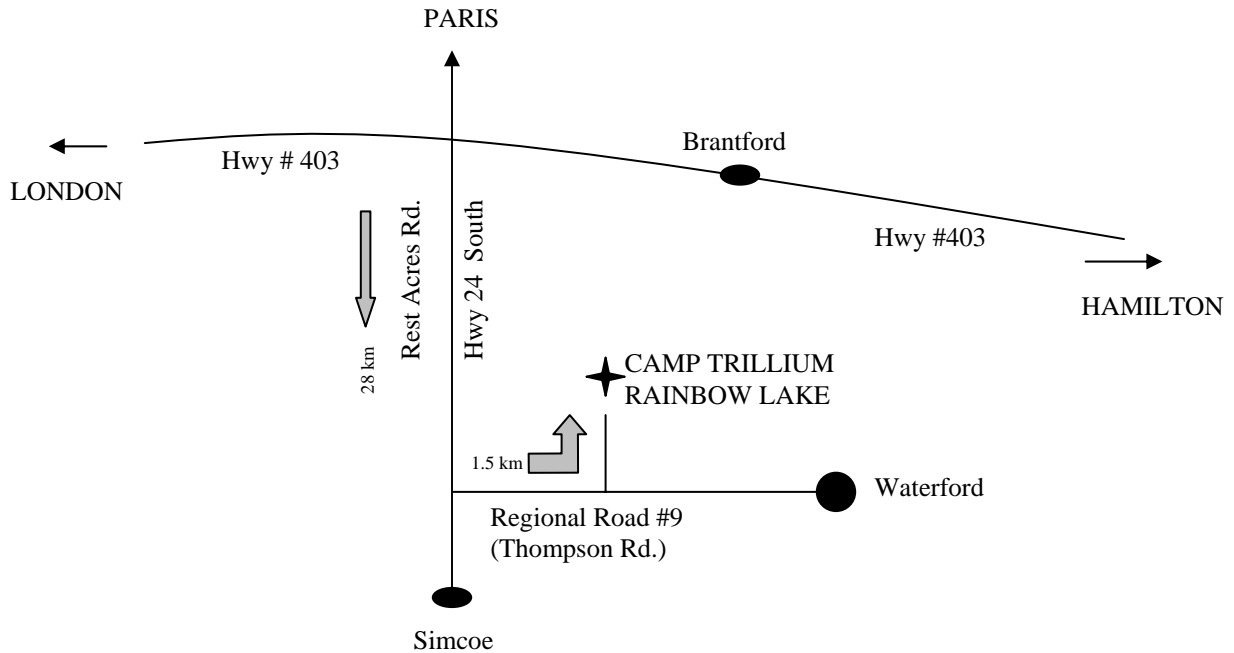

Directions to Camp Trillium - Rainbow Lake

From Hamilton/Toronto to Rainbow Lake

Follow **Hwy 403 West** past Brantford. Exit at **Rest Acres Road (Highway 24)** and follow it **South (28 km)** until **Thompson Rd. (County Rd. 9)** and **turn Left**. Rainbow Lake is approximately 1.5 km on the **Left side**. If you have gone to the town of Waterford you have gone too far.

From London to Rainbow Lake

Follow **Hwy 401 East** to **Hwy 403**. Take **Hwy 403 East** to **Rest Acres Rd. (Highway 24)** and follow it **South (28 km)** until **Thompson Rd. (County Rd. 9)** and **turn Left**. Rainbow Lake is approximately 1.5 km on the **Left side**. If you have gone to the town of Waterford you have gone too far.