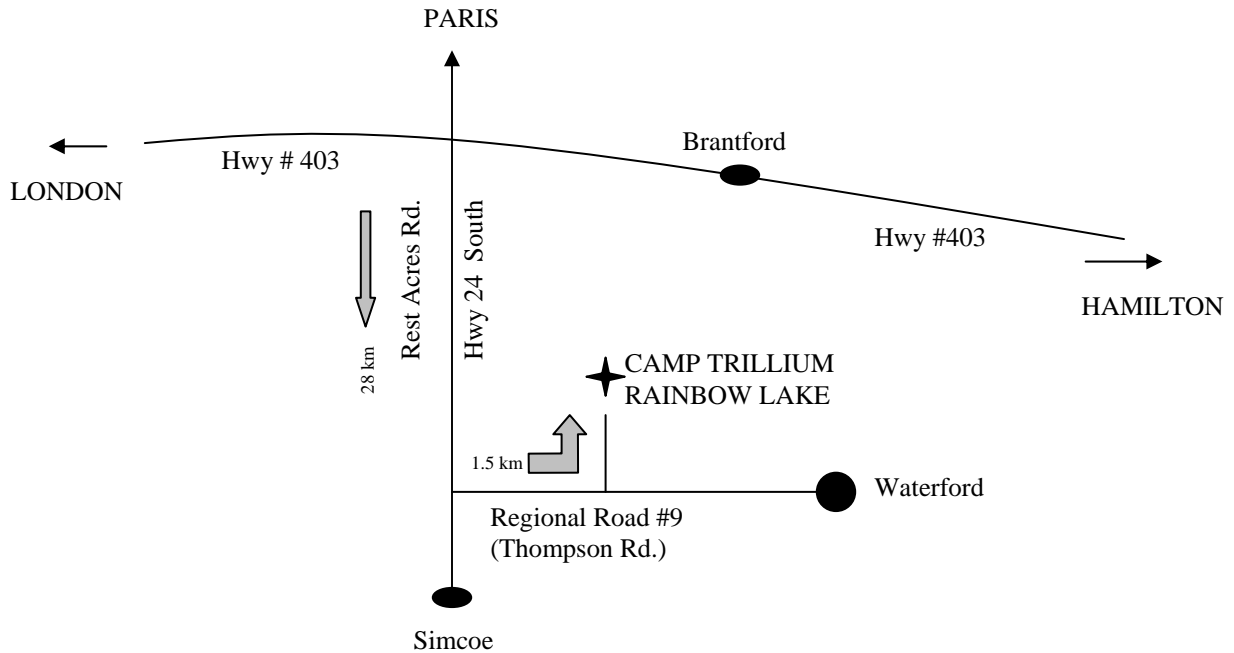

Directions to Camp Trillium - Rainbow Lake

From Hamilton/Toronto to Rainbow Lake

Follow **Hwy 403 West** past Brantford. Exit at **Rest Acres Road (Highway 24)** and follow it **South (28 km)** until **Thompson Rd. (County Rd. 9)** and **turn Left**. Rainbow Lake is approximately 1.5 km on the **Left side**. If you have gone to the town of Waterford you have gone too far.

From London to Rainbow Lake

Follow **Hwy 401 East** to **Hwy 403**. Take **Hwy 403 East** to **Rest Acres Rd. (Highway 24)** and follow it **South (28 km)** until **Thompson Rd. (County Rd. 9)** and **turn Left**. Rainbow Lake is approximately 1.5 km on the **Left side**. If you have gone to the town of Waterford you have gone too far.